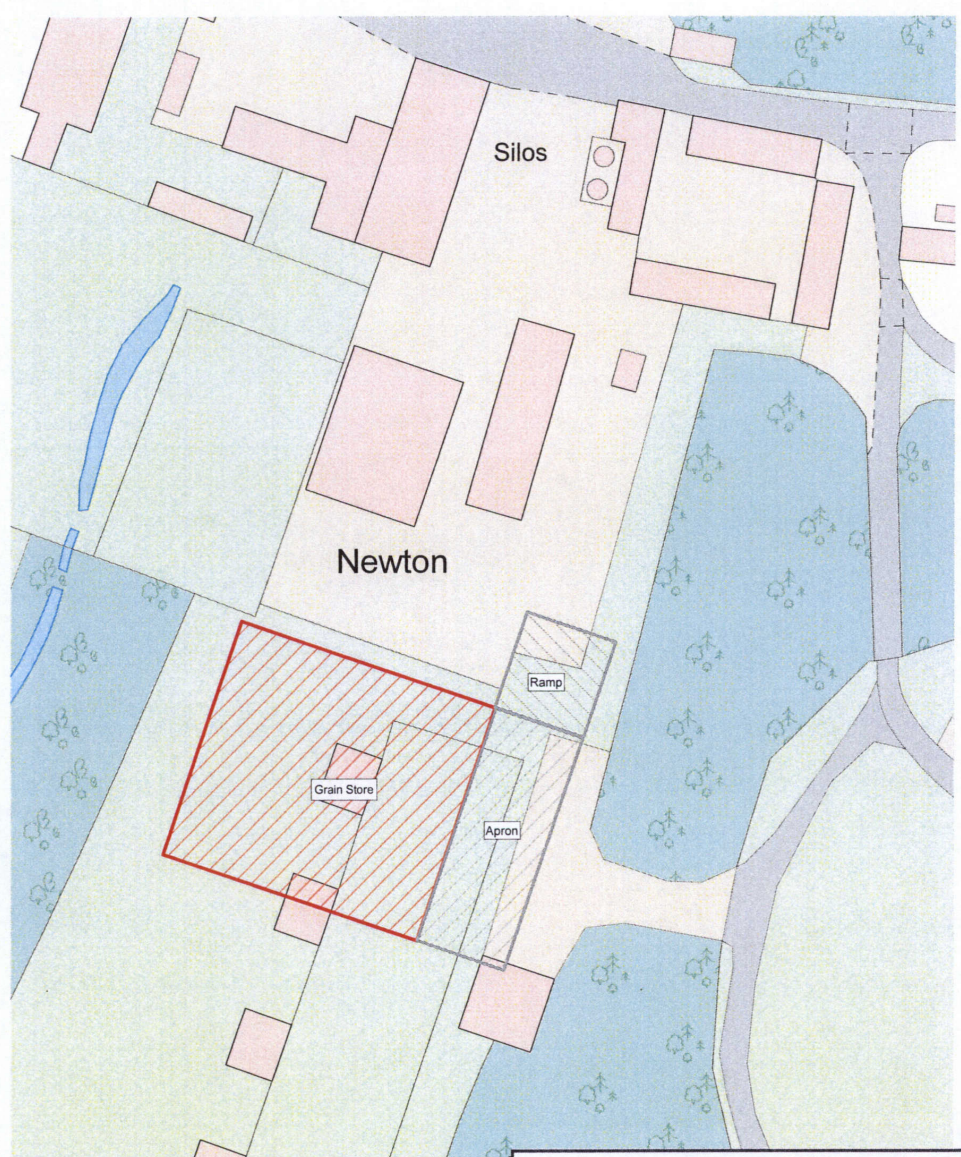

Map Centre: - 488756,472410

0m 10m 20m 30m

82 Micklegate, York, YO1 6LF
T: 01904 558200 F: 01904 610889
carterjonas.co.uk

Client: **G & H Cholmley**
Project: **Home Farm**

Title: **Home Farm - Grain Store**

Scale: 1:1000 @A4 Date: 21 July 2017
Drawn by: Dwg no:

RYEDALE DM

25 JUL 2017

DEVELOPMENT
MANAGEMENT